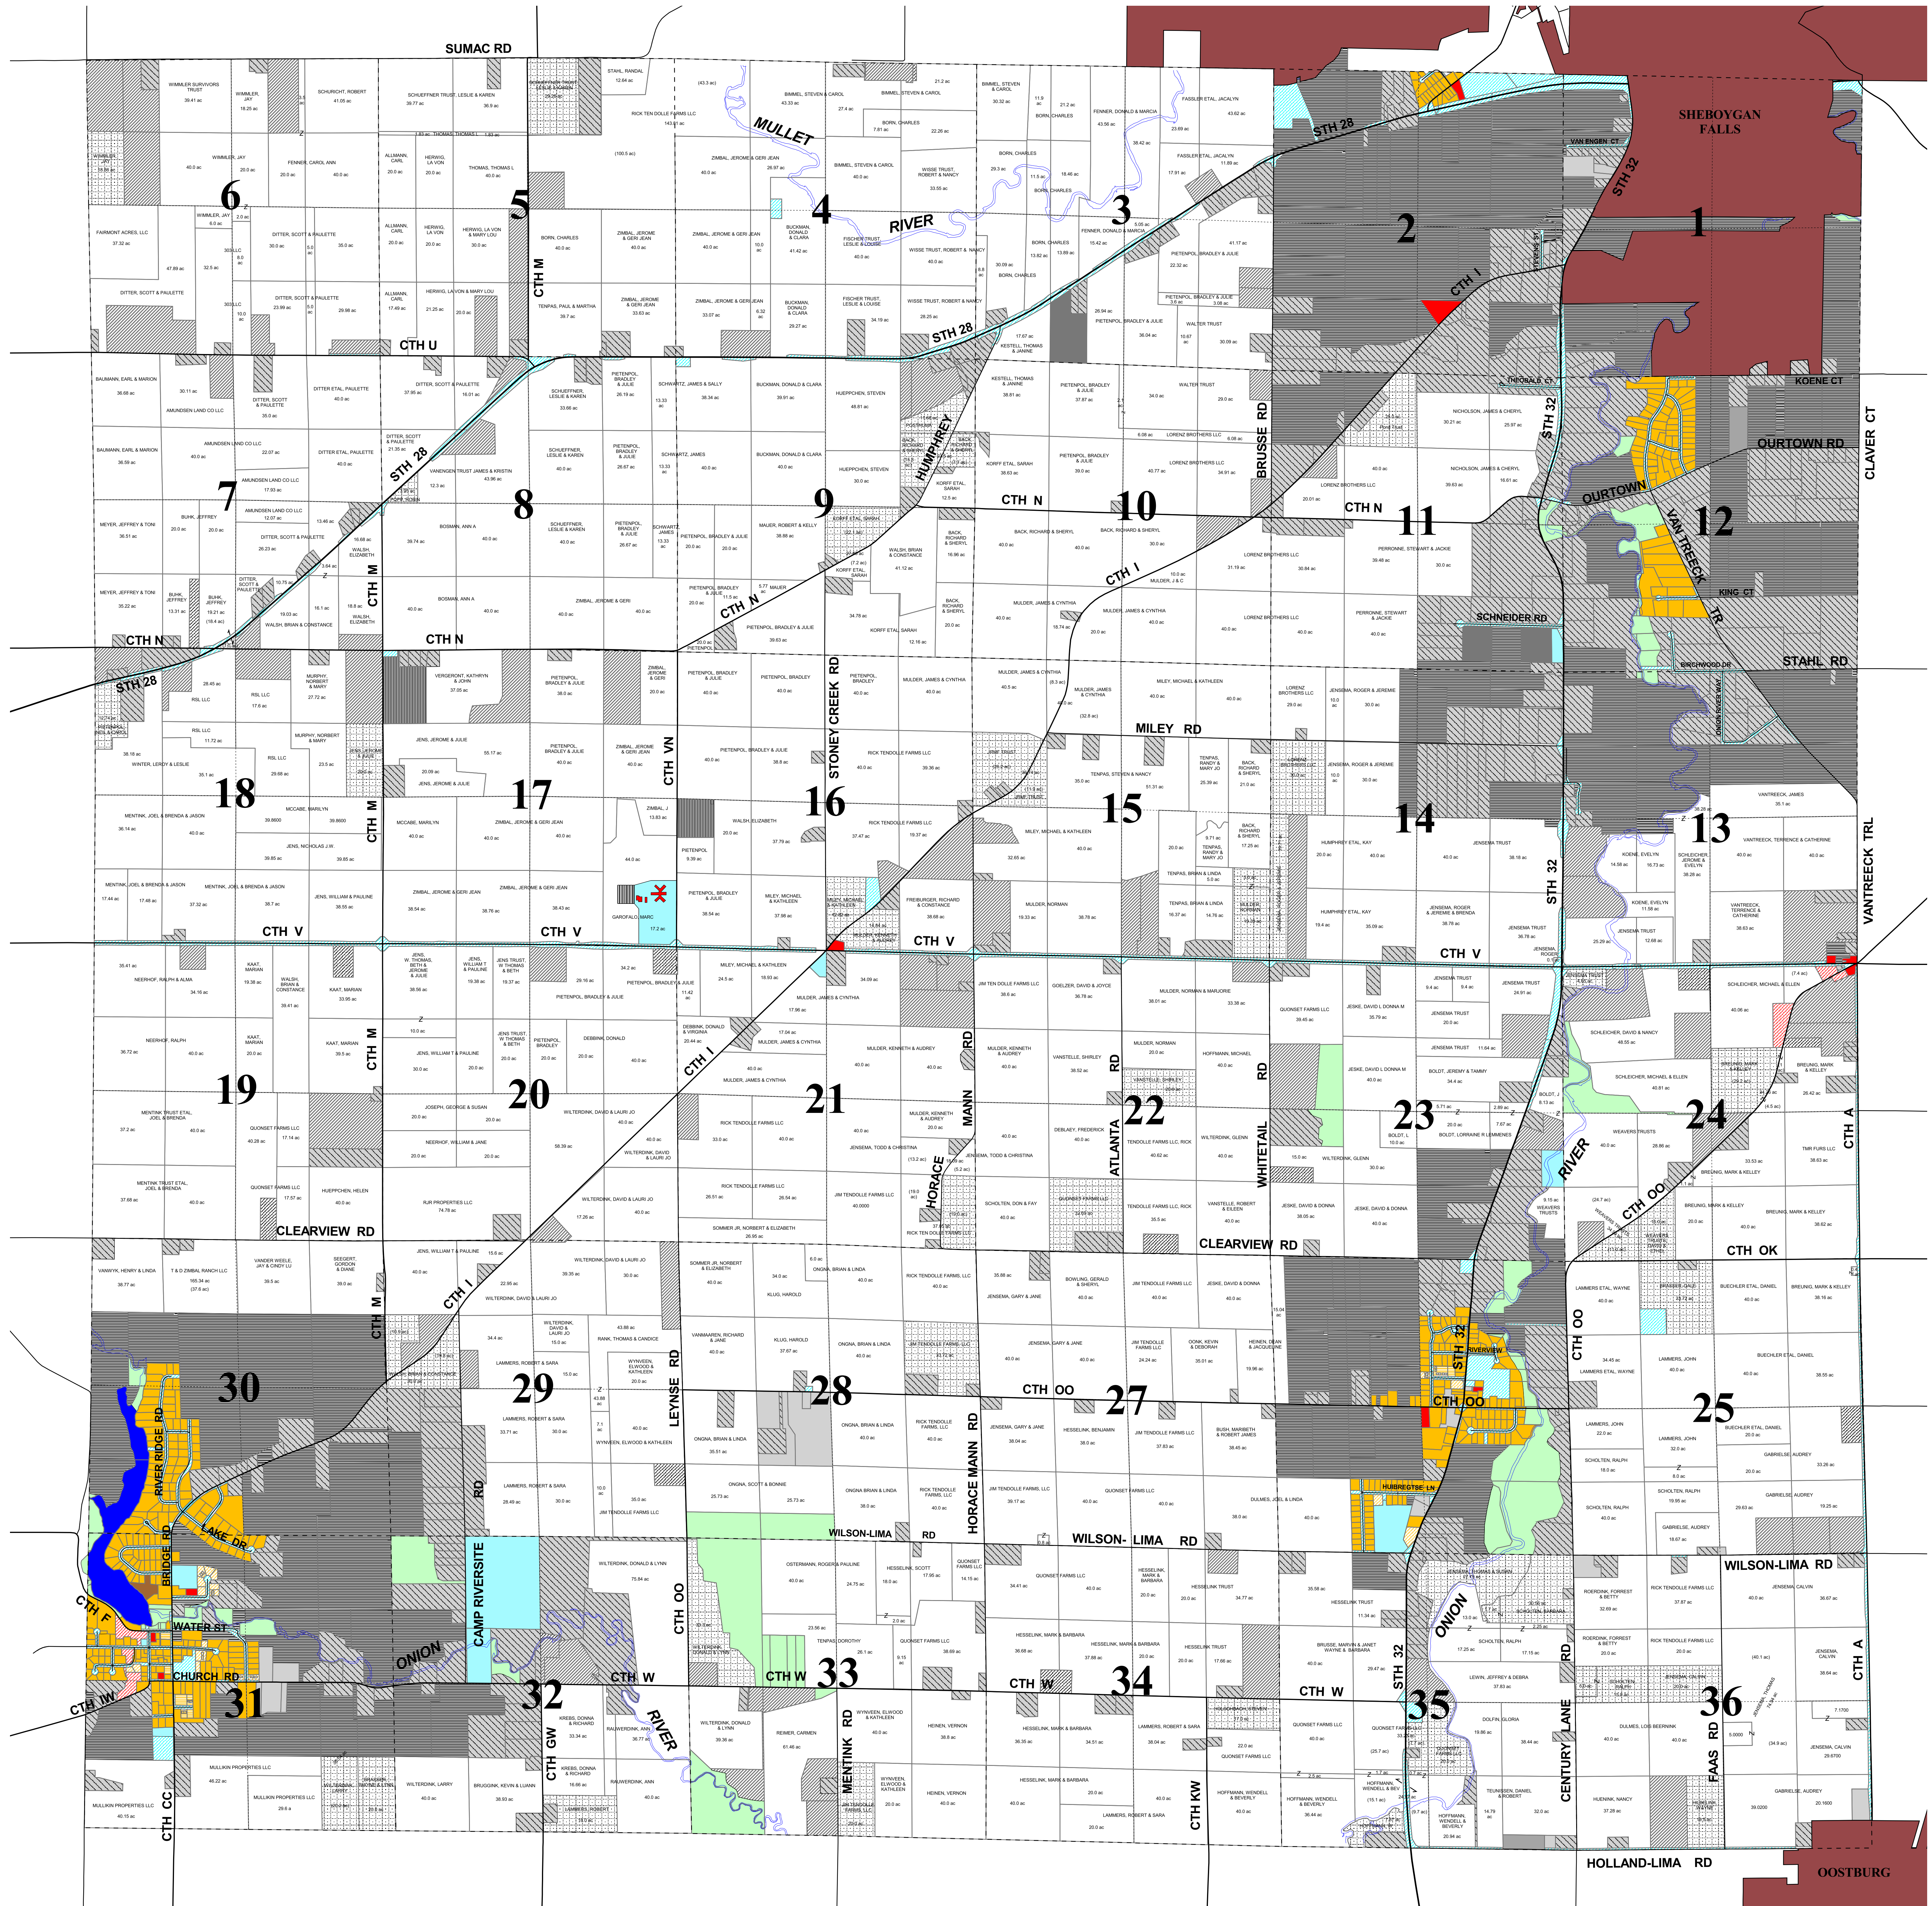

TOWN OF LIMA ZONING

LEGEND

	A-1		B-1		M-1
	A-2		B-2		M-2
	A-3		C-1		M-3
	A-4		P-1		City & Village limits
	A-5		P-2		R-1
	A-PR				R-2
					R-3
					R-4

1000 0 1000 2000 Feet

Adopted December 22, 2016

Map prepared by UW-Extension Sheboygan County.

Parcel lines courtesy Sheboygan County, 9/15/16.